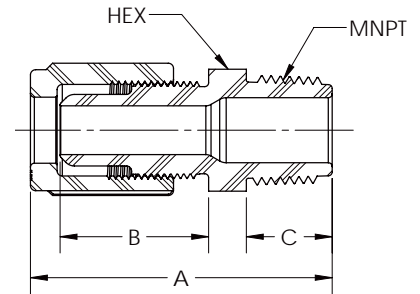

Male Connector (Male Flare x MNPT)

PFA Part No.	PVDF Part No.	Tube O.D.	MNPT Size	Orifice	A	B	C	Hex
MC4-2N-1	MC4-2	1/4	1/8	.15	1.91	.97	.45	5/8
MC4-4N-1	MC4-4	1/4	1/4	.15	2.00	.97	.55	5/8
MC4-6N-1	MC4-6	1/4	3/8	.15	2.00	.97	.55	11/16
MC4-8N-1	MC4-8	1/4	1/2	.15	2.12	.97	.66	13/16
MC4-12N-1		1/4	3/4	.15	2.12	.97	.67	1-3/16
MC4-16N-1		1/4	1	.15	2.32	.97	.85	1-7/16
MC6-2N-1		3/8	1/8	.18	2.09	1.04	.55	13/16
MC6-4N-1	MC6-4	3/8	1/4	.25	2.11	1.04	.55	13/16
MC6-6N-1	MC6-6	3/8	3/8	.25	2.11	1.04	.55	13/16
MC6-8N-1	MC6-8	3/8	1/2	.25	2.21	1.04	.66	15/16
MC6-12N-1	MC6-12	3/8	3/4	.25	2.22	1.04	.66	1-3/16
MC6-16N-1		3/8	1	.25	2.39	1.04	.85	1-7/16
MC8-2N-1		1/2	1/8	.18	2.20	1.14	.54	15/16
MC8-4N-1	MC8-4	1/2	1/4	.38	2.20	1.14	.55	15/16
MC8-6N-1	MC8-6	1/2	3/8	.38	2.20	1.14	.55	15/16
MC8-8N-1	MC8-8	1/2	1/2	.38	2.32	1.14	.66	15/16
MC8-12N-1	MC8-12	1/2	3/4	.38	2.32	1.14	.66	1-3/16
MC8-16N-1		1/2	1	.38	2.51	1.14	.86	1-7/16
MC12-6N-1		3/4	3/8	.38	2.37	1.29	.56	15-16
MC12-8N-1	MC12-8	3/4	1/2	.51	2.48	1.29	.67	1-3/16
MC12-12N-1	MC12-12	3/4	3/4	.63	2.48	1.29	.67	1-3/16
MC12-16N-1	MC12-16	3/4	1	.63	2.66	1.29	.85	1-7/16
MC16-8N-1		1	1/2	.51	2.69	1.46	.67	1-7/16
MC16-12N-1	MC16-12	1	3/4	.66	2.69	1.46	.67	1-7/16
MC16-16N-1	MC16-16	1	1	.88	2.88	1.46	.86	1-7/16
MC20-16N-1		1-1/4	1	.97	3.29	1.75	.86	1-3/4
MC20-20N-1		1-1/4	1-1/4	1.10	3.29	1.75	.86	1-3/4