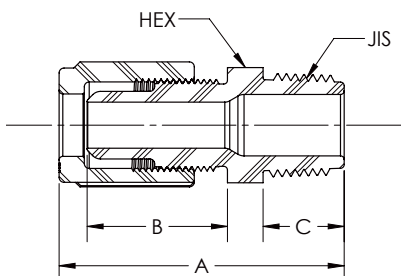

Male Connector (Male Flare x MNPT)

PFA Part No.	PVDF Part No.	Tube O.D.	MNPT Size	Orifice	A	B	C	Hex
MC4-2N-1	MC4-2	1/4	1/8	.15	1.91	.97	.45	5/8
MC4-4N-1	MC4-4	1/4	1/4	.15	2.00	.97	.55	5/8
MC4-6N-1	MC4-6	1/4	3/8	.15	2.00	.97	.55	11/16
MC4-8N-1	MC4-8	1/4	1/2	.15	2.12	.97	.66	13/16
MC4-12N-1		1/4	3/4	.15	2.12	.97	.67	1-3/16
MC4-16N-1		1/4	1	.15	2.32	.97	.85	1-7/16
MC6-2N-1		3/8	1/8	.18	2.09	1.04	.55	13/16
MC6-4N-1	MC6-4	3/8	1/4	.25	2.11	1.04	.55	13/16
MC6-6N-1	MC6-6	3/8	3/8	.25	2.11	1.04	.55	13/16
MC6-8N-1	MC6-8	3/8	1/2	.25	2.21	1.04	.66	15/16
MC6-12N-1	MC6-12	3/8	3/4	.25	2.22	1.04	.66	1-3/16
MC6-16N-1		3/8	1	.25	2.39	1.04	.85	1-7/16
MC8-2N-1		1/2	1/8	.18	2.20	1.14	.54	15/16
MC8-4N-1	MC8-4	1/2	1/4	.38	2.20	1.14	.55	15/16
MC8-6N-1	MC8-6	1/2	3/8	.38	2.20	1.14	.55	15/16
MC8-8N-1	MC8-8	1/2	1/2	.38	2.32	1.14	.66	15/16
MC8-12N-1	MC8-12	1/2	3/4	.38	2.32	1.14	.66	1-3/16
MC8-16N-1		1/2	1	.38	2.51	1.14	.86	1-7/16
MC12-6N-1		3/4	3/8	.38	2.37	1.29	.56	15-16
MC12-8N-1	MC12-8	3/4	1/2	.51	2.48	1.29	.67	1-3/16
MC12-12N-1	MC12-12	3/4	3/4	.63	2.48	1.29	.67	1-3/16
MC12-16N-1	MC12-16	3/4	1	.63	2.66	1.29	.85	1-7/16
MC16-8N-1		1	1/2	.51	2.69	1.46	.67	1-7/16
MC16-12N-1	MC16-12	1	3/4	.66	2.69	1.46	.67	1-7/16
MC16-16N-1	MC16-16	1	1	.88	2.88	1.46	.86	1-7/16
MC20-16N-1		1-1/4	1	.97	3.29	1.75	.86	1-3/4
MC20-20N-1		1-1/4	1-1/4	1.10	3.29	1.75	.86	1-3/4