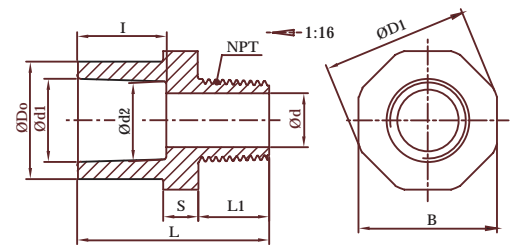

SCH 80 CPVC Male Adapter 外牙接頭 (閥接頭) (Slip×NPT)

Size	Outside Dia	Socket Type			Structure Diameter					
	D0	d1	d2	I	d	L	L1	B	D1	NPT
1/2"	30.5	21.54	21.23	22.22	13	50	19	36	38	14.0
3/4"	35.0	26.87	26.57	25.40	17	50	15	41	43	14.0
1"	44.0	33.65	33.27	28.58	23	59	21	50	53	11.5
1-1/4"	54.0	42.42	42.04	31.75	29	61	19	60	63	11.5
1-1/2"	60.0	48.56	48.11	34.93	37	72	27	65	68	11.5
2"	73.0	60.63	60.17	38.10	48	77	27	80	83	8.0
2-1/2"	88.0	73.38	72.85	44.45	57	97	40	95	100	8.0
3"	105.0	89.31	88.70	47.63	72	103	42	115	122	8.0
4"	132.0	114.76	114.07	57.15	96	116	45	145	154	8.0

(單位: mm)

SCH 80 CPVC Male Adapter 外牙接頭 (閥接頭) (Slip×BSPT)

Size	Outside Dia	Socket Type			Structure Diameter					
	D0	d1	d2	I	d	L	L1	B	D1	BSPT
1/2"	30.5	21.54	21.23	22.22	13.0	50.0	19.0	36	38	14.0
3/4"	35.0	26.87	26.57	25.40	17.0	50.0	15.0	41	43	14.0
1"	44.0	33.65	33.27	28.58	23.0	55.0	16.5	50	53	11.0
1-1/4"	54.0	42.42	42.04	31.75	29.5	61.0	19.0	60	63	11.0
1-1/2"	60.0	48.56	48.11	34.93	37.0	64.0	19.0	65	68	11.0
2"	73.0	60.63	60.17	38.10	48.0	70.5	20.5	80	83	11.0
2-1/2"	88.0	73.38	72.85	44.45	57.0	90.0	32.0	95	100	11.0
3"	105.0	89.31	88.70	47.63	72.0	94.5	32.0	115	122	11.0
4"	132.0	114.76	114.07	57.15	96.0	109.5	38.0	145	154	11.0

(單位: mm)