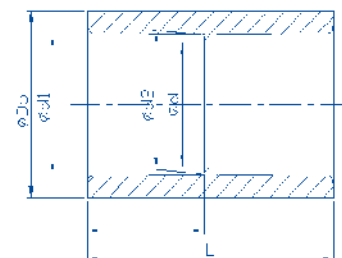

3.4 SCH 80 Clear PVC Coupling 直接頭 (Slip × Slip)

Size	Outside Dia	Socket Type			Structure Diameter	
	D0	d1	d2	I	d	L
1/2"	30.5	21.54	21.23	22.22	16.50	52.00
3/4"	37.6	26.87	26.57	25.40	22.00	60.00
1"	46.2	33.65	33.27	28.58	28.00	65.00
1-1/4"	55.2	42.42	42.04	31.75	35.00	75.00
1-1/2"	60.9	48.56	48.11	34.93	42.50	79.50
2"	73.4	60.63	60.17	38.10	54.00	88.00
2-1/2"	89.0	73.38	72.85	44.45	65.00	100.00
3"	106.0	89.31	88.70	47.63	80.00	108.00
4"	133.0	114.76	114.07	57.15	100.00	126.00

(單位：mm)